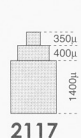

High Hand
6P73 6P75
6P77 6P79

HIGH HAND SERIES

BASIC

2025

2026

2035

2036

2039

2033

203A

2115

2117

SLIM

1L22

1L26

1L32

G GRANDE

Size : 13 1/2'''
Height : 4.35mm
3 years battery life (SR626SW)