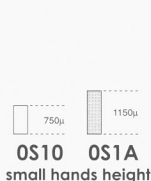

HIGH HAND SERIES

BASIC

2025

2026

2035

2036

2039

2033

203A

2115

2117

SLIM

1L22

1L26

1L32

1L36

5R21

5R22

5Y20

5Y26

5Y30

5Y36

6P SERIES

6P23/6P73

6P25/6P75

6P27/6P77

6P29/6P79

FS SERIES

FS00/FS03

FS01/FS04

FS10/FS13

FS11/FS14

FS20/FS23

FS21/FS24

OS SERIES

OS10/OS1A

OS20/OS2A