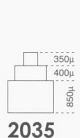

High Hand
6P73 6P75
6P77 6P79

HIGH HAND SERIES

BASIC

2025

2026

2035

2036

2039

2033

203A

2115

2117

SLIM

1L22

1L26

1L32

G GRANDE

Size : 13 1/2'''
Height : 4.35mm
3 years battery life (SR626SW)