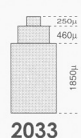

High Hand
6P73 6P75
6P77 6P79

HIGH HAND SERIES

BASIC

2025

2026

2035

2036

2039

2033

203A

2115

2117

SLIM

1L22

1L26

1L32

G GRANDE

Size : 13 1/2'''
Height : 4.35mm
3 years battery life (SR626SW)