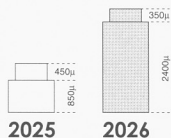

High Hand
6P73 6P75
6P77 6P79

HIGH HAND SERIES

BASIC

2025

2026

2035

2036

2039

G GRANDE

Size : 13 1/2'''
Height : 4.35mm
3 years battery life (SR626SW)