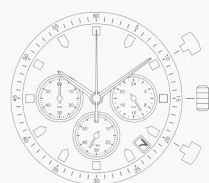

FS11/FS14

FS20/FS23

FS21/FS24

OS SERIES

OS10/OS1A

OS20/OS2A

MIYOTA

YOUR ENGINE

G GRANDE

Size : 13 1/2'''
Height : 4.35mm
3 years battery life (SR626SW)