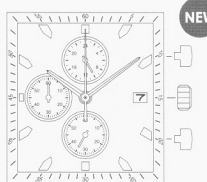

HIGH HAND SERIES

BASIC

2025

2026

2035

2036

2039

2033

203A

2115

2117

SLIM

1L22

1L26

1L32

1L36

5R21

5R22

5Y20

5Y26

5Y30

5Y36

6P SERIES

6P23/6P73

6P25/6P75

6P27/6P77

6P29/6P79

FS SERIES

FS00/FS03

FS01/FS04

FS10/FS13

FS11/FS14

FS20/FS23

FS21/FS24

OS SERIES

OS10/OS1A

OS20/OS2A