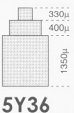

2033

203A

2115

2117

SLIM

1L22

1L26

1L32

1L36

5R21

5R22

5Y20

5Y26

5Y30

5Y36

6P SERIES

G GRANDE

Size : 13 1/2'''
Height : 4.35mm
3 years battery life (SR626SW)