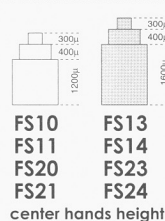

HIGH HAND SERIES

BASIC

2025

2026

2035

2036

2039

2033

203A

2115

2117

SLIM

1L22

1L26

1L32

1L36

5R21

5R22

5Y20

5Y26

5Y30

5Y36

6P SERIES

6P23/6P73

6P25/6P75

6P27/6P77

6P29/6P79

FS SERIES

FS00/FS03

FS01/FS04

FS10/FS13

FS11/FS14

FS20/FS23

FS21/FS24

OS SERIES

OS10/OS1A

OS20/OS2A