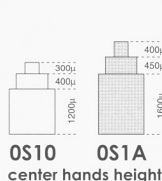

FS11/FS14

FS20/FS23

FS21/FS24

OS SERIES

OS10/OS1A

OS20/OS2A

MIYOTA

YOUR ENGINE

G GRANDE

Size : 13 1/2'''
Height : 4.35mm
3 years battery life (SR626SW)