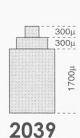

High Hand
6P73 6P75
6P77 6P79

HIGH HAND SERIES

BASIC

2025

2026

2035

2036

2039

2033

203A

2115

2117

SLIM

1L22

1L26

1L32

G GRANDE

Size : 13 1/2'''
Height : 4.35mm
3 years battery life (SR626SW)