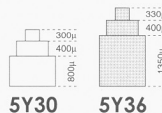

1L36

5R21

5R22

5Y20

5Y26

5Y30

5Y36

6P SERIES

G GRANDE

Size : 13 1/2'''
Height : 4.35mm
3 years battery life (SR626SW)