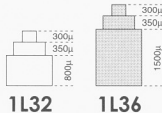

2033

203A

2115

2117

SLIM

1L22

1L26

1L32

1L36

5R21

5R22

5Y20

5Y26

5Y30

5Y36

6P SERIES

G GRANDE

Size : 13 1/2'''
Height : 4.35mm
3 years battery life (SR626SW)