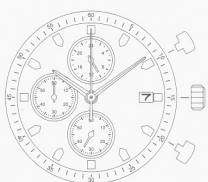

6P23/6P73

6P25/6P75

6P27/6P77

6P29/6P79

FS SERIES

FS00/FS03

FS01/FS04

FS10/FS13

G GRANDE

Size : 13 1/2'''
Height : 4.35mm
3 years battery life (SR626SW)