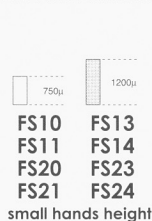

HIGH HAND SERIES

BASIC

2025

2026

2035

2036

2039

2033

203A

2115

2117

SLIM

1L22

1L26

1L32

1L36

5R21

5R22

5Y20

5Y26

5Y30

5Y36

6P SERIES

6P23/6P73

6P25/6P75

6P27/6P77

6P29/6P79

FS SERIES

FS00/FS03

FS01/FS04

FS10/FS13

FS11/FS14

FS20/FS23

FS21/FS24

OS SERIES

OS10/OS1A

OS20/OS2A