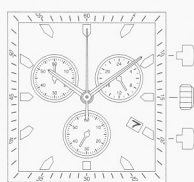

HIGH HAND SERIES

BASIC

2025

2026

2035

2036

2039

2033

203A

2115

2117

SLIM

1L22

1L26

1L32

1L36

5R21

5R22

5Y20

5Y26

5Y30

5Y36

6P SERIES

6P23/6P73

6P25/6P75

6P27/6P77

6P29/6P79

FS SERIES

FS00/FS03

FS01/FS04

FS10/FS13

FS11/FS14

FS20/FS23

FS21/FS24

OS SERIES

OS10/OS1A

OS20/OS2A