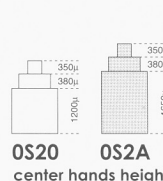

FS11/FS14

FS20/FS23

FS21/FS24

OS SERIES

OS10/OS1A

OS20/OS2A

MIYOTA

YOUR ENGINE

G GRANDE

Size : 13 1/2'''
Height : 4.35mm
3 years battery life (SR626SW)