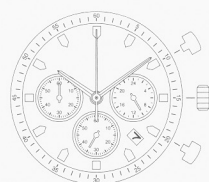

HIGH HAND SERIES

BASIC

2025

2026

2035

2036

2039

2033

203A

2115

2117

SLIM

1L22

1L26

1L32

1L36

5R21

5R22

5Y20

5Y26

5Y30

5Y36

6P SERIES

6P23/6P73

6P25/6P75

6P27/6P77

6P29/6P79

FS SERIES

FS00/FS03

FS01/FS04

FS10/FS13

FS11/FS14

FS20/FS23

FS21/FS24

OS SERIES

OS10/OS1A

OS20/OS2A