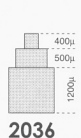

High Hand
6P73 6P75
6P77 6P79

HIGH HAND SERIES

BASIC

2025

2026

2035

2036

2039

2033

203A

2115

2117

SLIM

1L22

1L26

1L32

G GRANDE

Size : 13 1/2'''
Height : 4.35mm
3 years battery life (SR626SW)