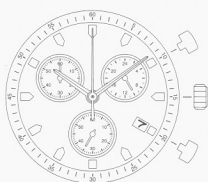

6P23/6P73

6P25/6P75

6P27/6P77

6P29/6P79

FS SERIES

FS00/FS03

FS01/FS04

FS10/FS13

G GRANDE

Size : 13 1/2'''
Height : 4.35mm
3 years battery life (SR626SW)