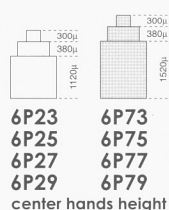

HIGH HAND SERIES

BASIC

2025

2026

2035

2036

2039

2033

203A

2115

2117

SLIM

1L22

1L26

1L32

1L36

5R21

5R22

5Y20

5Y26

5Y30

5Y36

6P SERIES

6P23/6P73

6P25/6P75

6P27/6P77

6P29/6P79

FS SERIES

FS00/FS03

FS01/FS04

FS10/FS13

FS11/FS14

FS20/FS23

FS21/FS24

OS SERIES

OS10/OS1A

OS20/OS2A