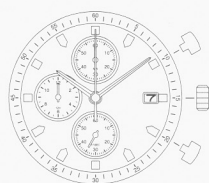

FS11/FS14

FS20/FS23

FS21/FS24

OS SERIES

OS10/OS1A

OS20/OS2A

MIYOTA

YOUR ENGINE

G GRANDE

Size : 13 1/2'''
Height : 4.35mm
3 years battery life (SR626SW)