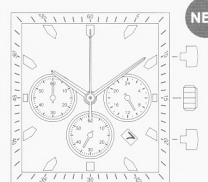

HIGH HAND SERIES

BASIC

2025

2026

2035

2036

2039

2033

203A

2115

2117

SLIM

1L22

1L26

1L32

1L36

5R21

5R22

5Y20

5Y26

5Y30

5Y36

6P SERIES

6P23/6P73

6P25/6P75

6P27/6P77

6P29/6P79

FS SERIES

FS00/FS03

FS01/FS04

FS10/FS13

FS11/FS14

FS20/FS23

FS21/FS24

OS SERIES

OS10/OS1A

OS20/OS2A